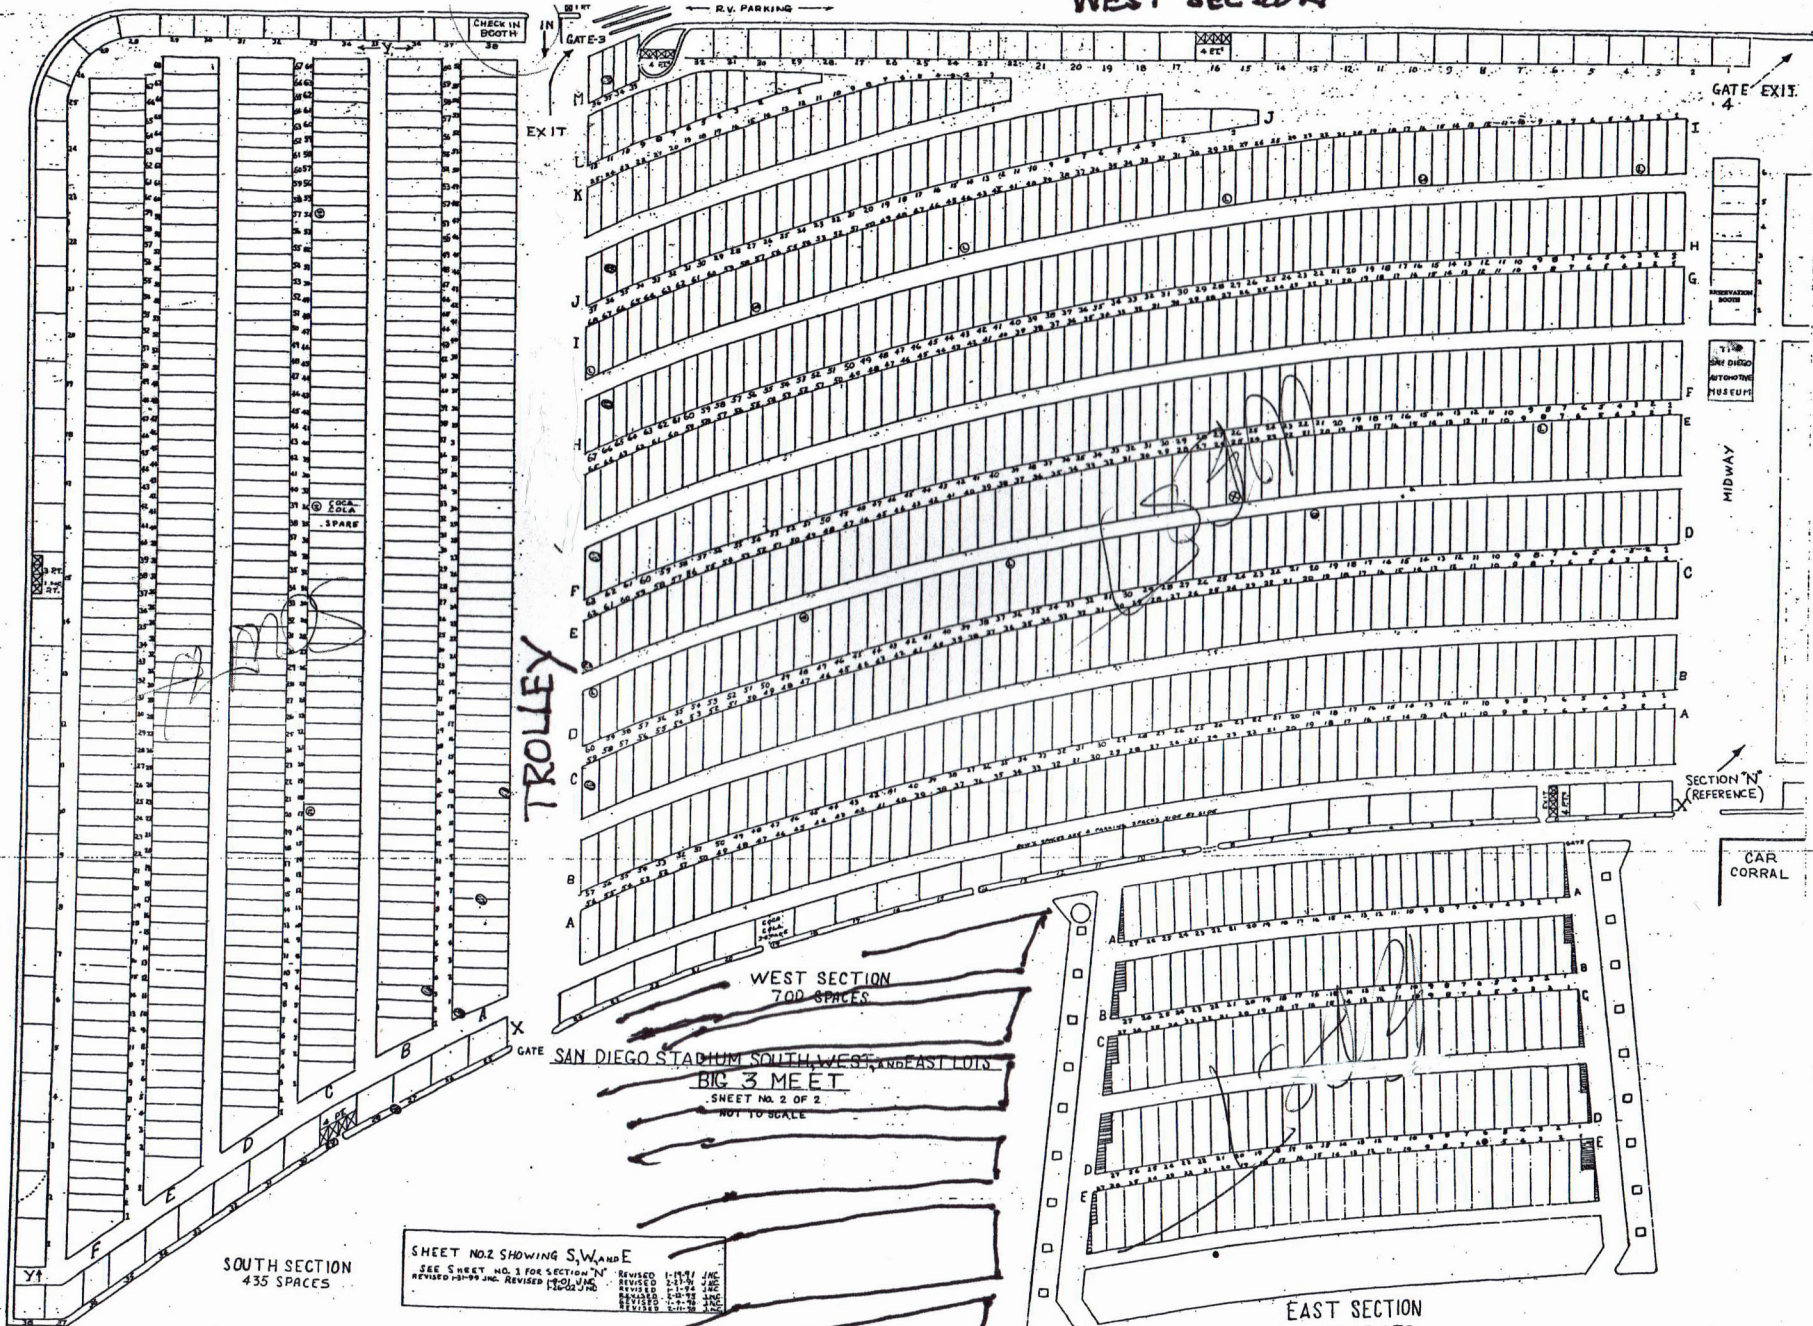

SOUTH SECTION

WEST SECTION

SHEET NO. 2 SHOWING S, W, AND E
 SEE SHEET NO. 3 FOR SECTION "N"
 REVISED 1-15-77 JMC
 REVISED 2-1-78 JMC
 REVISED 2-1-78 JMC
 REVISED 2-1-78 JMC
 REVISED 2-1-78 JMC

WEST SECTION
 700 SPACES
 SAN DIEGO STADIUM SOUTH, WEST, AND EAST TINS
 BIG 3 MEET
 SHEET NO. 2 OF 2
 NOT TO SCALE

SOUTH SECTION
 435 SPACES

EAST SECTION

FAR EAST SECTION

48"